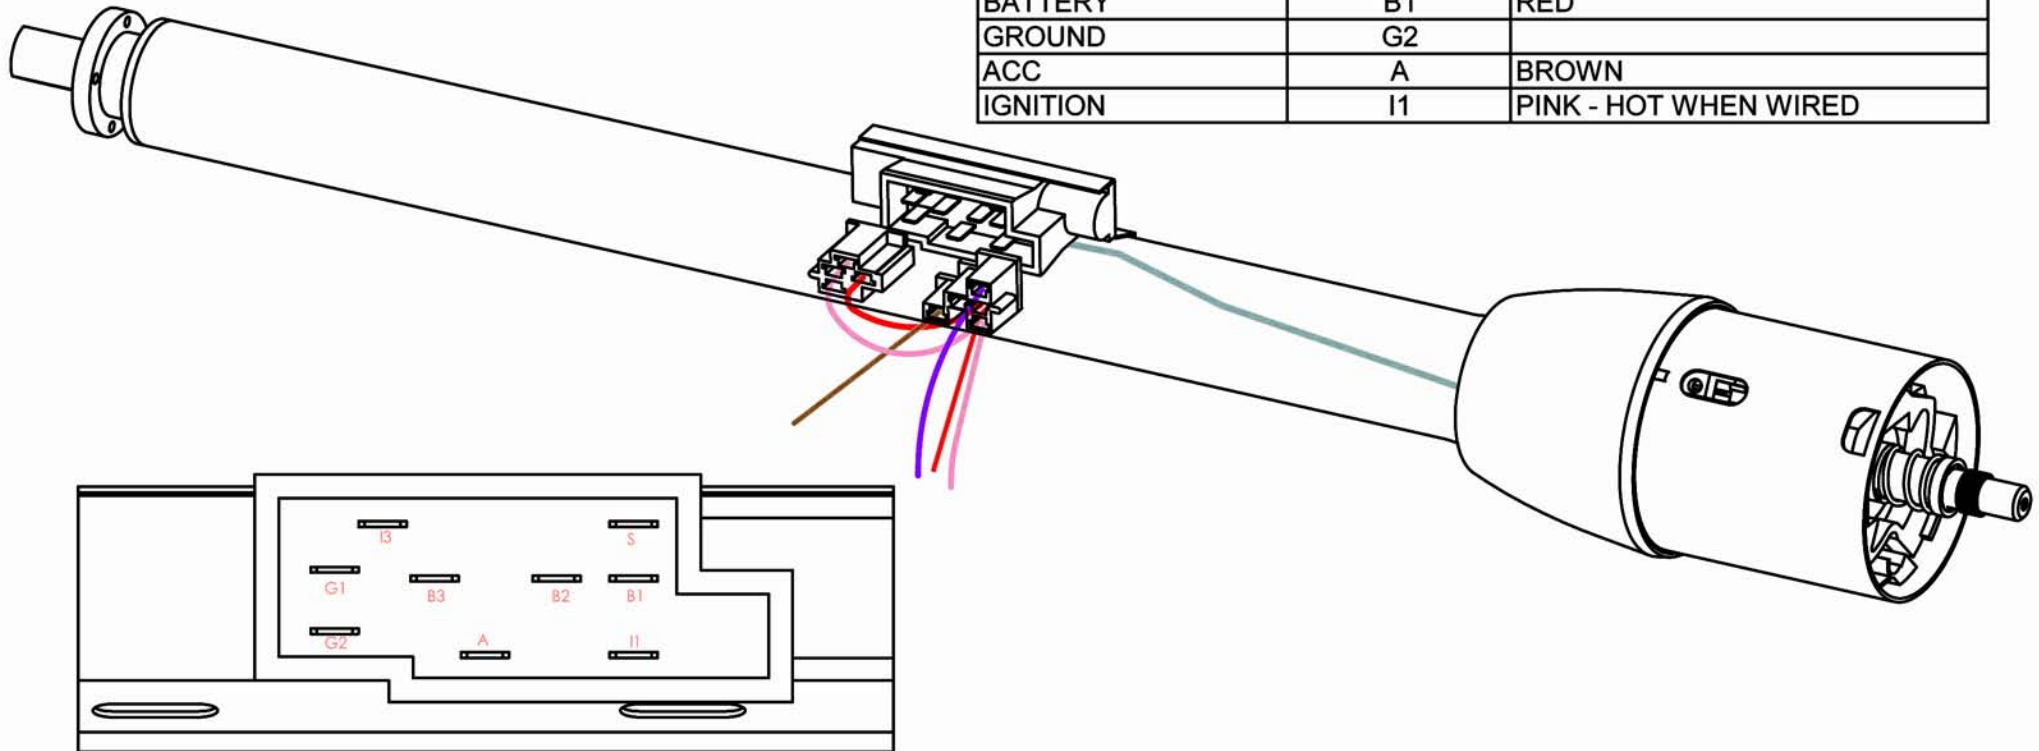

# Tilt Key Column FR20118-5 Ignition Plug Set

DESCRIPTION	PIN NUMBER	WIRE COLOR
IGNITION	I3	PINK
SOLENIOD	S	PURPLE
GROUND	G1	
BATTERY	B3	RED
BATTERY	B2	
BATTERY	B1	RED
GROUND	G2	
ACC	A	BROWN
IGNITION	I1	PINK - HOT WHEN WIRED

**IGNITION SWITCH DETAIL**